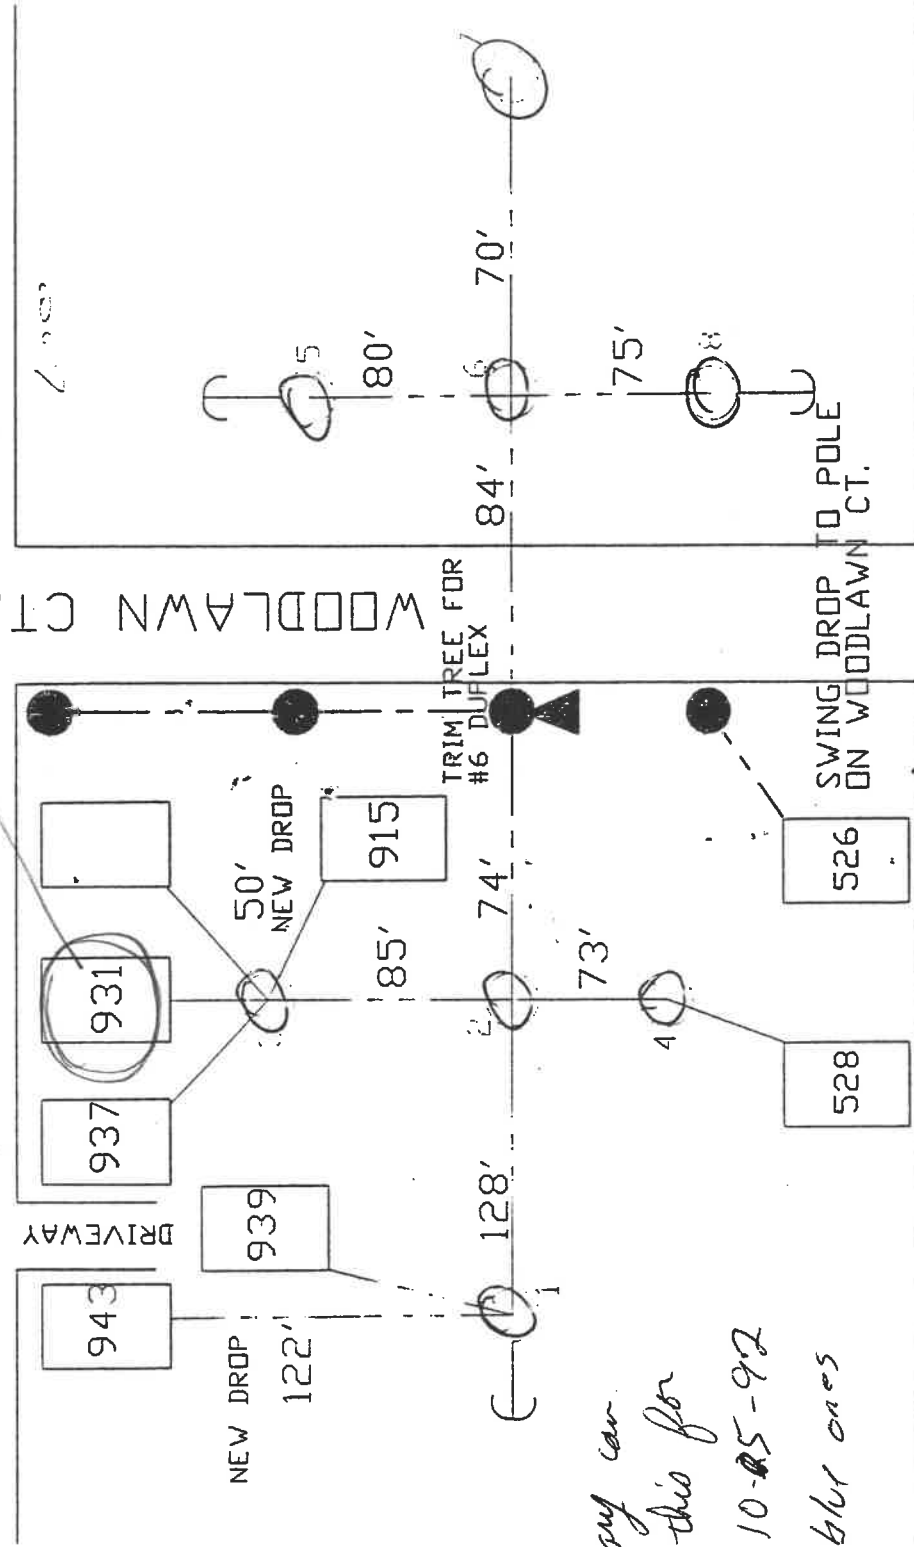

DO NOT DRIVE TRUCK
IN THIS DRIVEWAY

WOODLAWN

HIGH ST.

*6 any can.
 you spot this for
 Monday 10-25-92
 Just the blue ones
 Thanks
 [Signature]*

OK GCS

1-8 ARE NEW 35' POLES
 526' 2/0 TRIPLEX
 315' #2 TRIPLEX

Napoleon Power & Light
 1775 Industrial Drive Napoleon, Ohio
 ITEM Wood (CWA)
 DATE 10/19/92
 W.O.# 30100
 DRAWN BY JBK